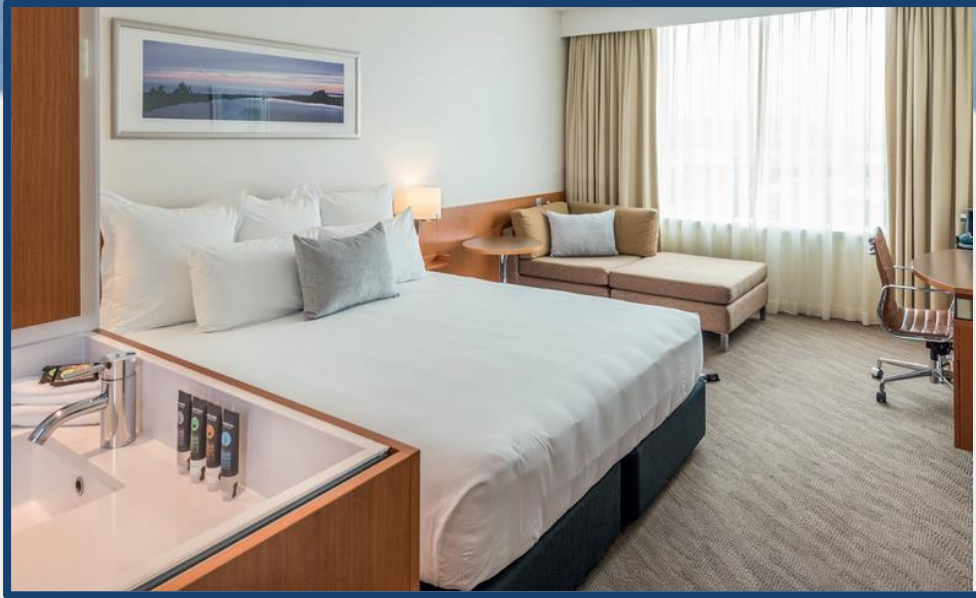

An affordable hotel in the heart of Christchurch CBD featuring 155 modern and cosy rooms, with a comfortable bed and a functional bathroom. Located directly opposite the BNZ shopping precinct and within easy walking distance of eateries at The Terrace and Riverside Market.

Superbly located in central Christchurch, all rooms feature 49" HDTV, Wi-fi, individually controlled air conditioning, ensuite bathroom, tea and coffee making facilities, mini bar and safe. The hotel restaurant, Square Restaurant serves fresh, local produce with a kiwiana flare.